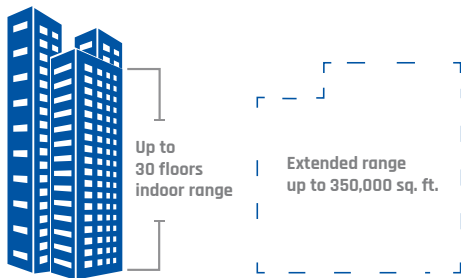

* The listed ranges are based on field testing and may vary with your operating conditions